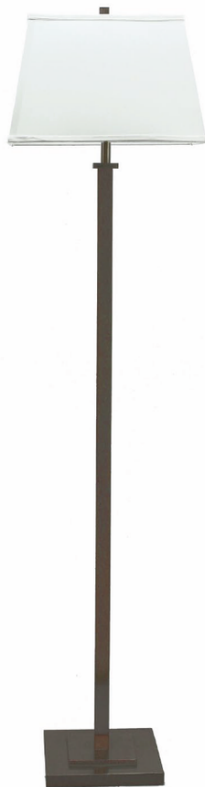

### NL-998DBOWU

- Description: Desk Lamp
- Height: 27"
- Finish: Bronze
- Number of Switches: 1 On/Off
- Number of Lights: 1
- Power: Yes
- USB Charger: Yes
- Internet Port: Yes
- Socket: E26
- Bulb: A19 Medium Base
- Wattage: 100 Watt Equivalent
- Shade: W15" x D10" x H10"
- Shade Material: Fabric

### NL-998TBOWU

- Description: Table Lamp; Single Light
- Height: 27"
- Finish: Bronze
- Number of Switches: 1 On/Off
- Number of Lights: 1
- Power: Yes
- USB Charger: Yes
- Internet Port: No
- Socket: 1 x E26
- Bulb: 1 x A19 Medium Base (not included)
- Wattage: 100 Watt Equivalent
- Shade: W15" x D10" x H10"
- Shade Material: Fabric
- Shade Color: Off-White

### NL-998TBQOWU

- Description: Table Lamp; Double Light
- Height: 27"
- Finish: Bronze
- Number of Switches: 2 On/Off
- Number of Lights: 2
- Power: Yes
- USB Charger: Yes
- Internet Port: No
- Socket: 2 x E26
- Bulb: A19 Medium Base (not included)
- Wattage: 100 Watt Equivalent
- Shade: W15" x D10" x H10"
- Shade Material: Fabric
- Shade Color: Off-White

### NL-998FBOWU

- Description: Floor Lamp
- Height: 61"
- Finish: Bronze
- Number of Switches: 1 On/Off
- Number of Lights: 1
- Power: No
- USB Charger: No
- Internet Port: No
- Socket: 1 x E26
- Bulb: 1 x A19 Medium Base (not included)
- Wattage: 100 Watt Equivalent
- Shade: W15" x D10" x H10"
- Shade Material: Fabric